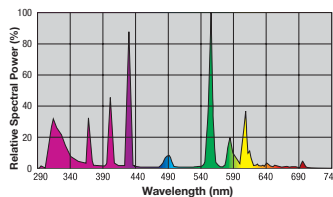

LIGHT QUALITY

13W							25W						
Distance	UVA	UVB	Photo-synth.	UVB Rating	Illumin.		Distance	UVA	UVB	Photo-synth.	UVB Rating	Illumin.	
Inch	cm	µW/cm²	µW/cm²	Vit. D3 IU/Min	See Reptile UVB Chart	LUX	Inch	cm	µW/cm²	µW/cm²	Vit. D3 IU/Min	See Reptile UVB Chart	LUX
4	10	750	130	50	★★★★★	2350	4	10	1350	225	130	★★★★★	4680
8	20	360	60	20	★★★	470	8	20	550	90	40	★★★★	1030
12	30	180	30	10	★★	270	12	30	240	40	20	★★★	500
16	40	120	20	6	★	190	16	40	150	25	15	★★	290
20	50	90	15	4		140	20	50	100	15	9	★	250
24	60	40	7	3		130	24	60	70	10	6		200
28	70	30	5	2		130	28	70	60	9	5		180
32	80	20	4	2		110	32	80	40	7	3		160
36	90	15	3	1		110	36	90	30	6	2		150
40	100	10	2	0		110	40	100	20	4	2		150

REPTILE BULB RATING SYSTEM ©

UVB: 5 stars (all green)

REPTILE VISION: 5 stars (all green)

HUMAN VISION: 5 stars (all green)

HEAT: 5 stars (all green)

© 2012 Exo Terra / Reptiles Inc.