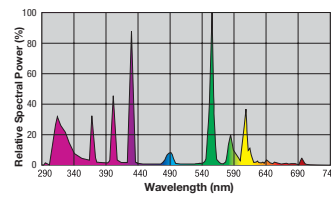

LIGHT QUALITY

13W							25W						
Distance	UVA	UVB	Photo-synth.	UVB Rating	Illumin.		Distance	UVA	UVB	Photo-synth.	UVB Rating	Illumin.	
Inch	cm	µW/cm²	µW/cm²	Vit. D3 IU/Min	See Reptile UVB Chart	LUX	Inch	cm	µW/cm²	µW/cm²	Vit. D3 IU/Min	See Reptile UVB Chart	LUX
4	10	750	130	50	★★★★★	2350	4	10	1350	225	130	★★★★★	4680
8	20	360	60	20	★★★	470	8	20	550	90	40	★★★★	1030
12	30	180	30	10	★★	270	12	30	240	40	20	★★★	500
16	40	120	20	6	★	190	16	40	150	25	15	★★	290
20	50	90	15	4		140	20	50	100	15	9	★	250
24	60	40	7	3		130	24	60	70	10	6		200
28	70	30	5	2		130	28	70	60	9	5		180
32	80	20	4	2		110	32	80	40	7	3		160
36	90	15	3	1		110	36	90	30	6	2		150
40	100	10	2	0		110	40	100	20	4	2		150

REPTILE BULB RATING SYSTEM ©

UVB: 5 stars (all green)

REPTILE VISION: 5 stars (all green)

HUMAN VISION: 5 stars (all green)

HEAT: 5 stars (all green)

© 2012 Exo Terra / Reptiles Inc.