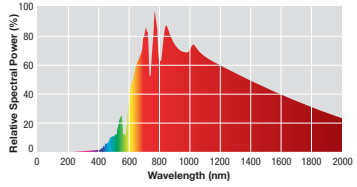

Daytime Heat Bulb

Technical information

PT2100

T10/15W

15W		Distance		Illuminance with Light Dome		Temp.	
	Inch	cm	Lux	°F	°C		
	4	10	9950	>122	>50		
	8	20	1930	97	36		
	12	30	168	82	28		
	16	40	85	79	26		
	20	50	48	77	25		
	24	60	35	77	25